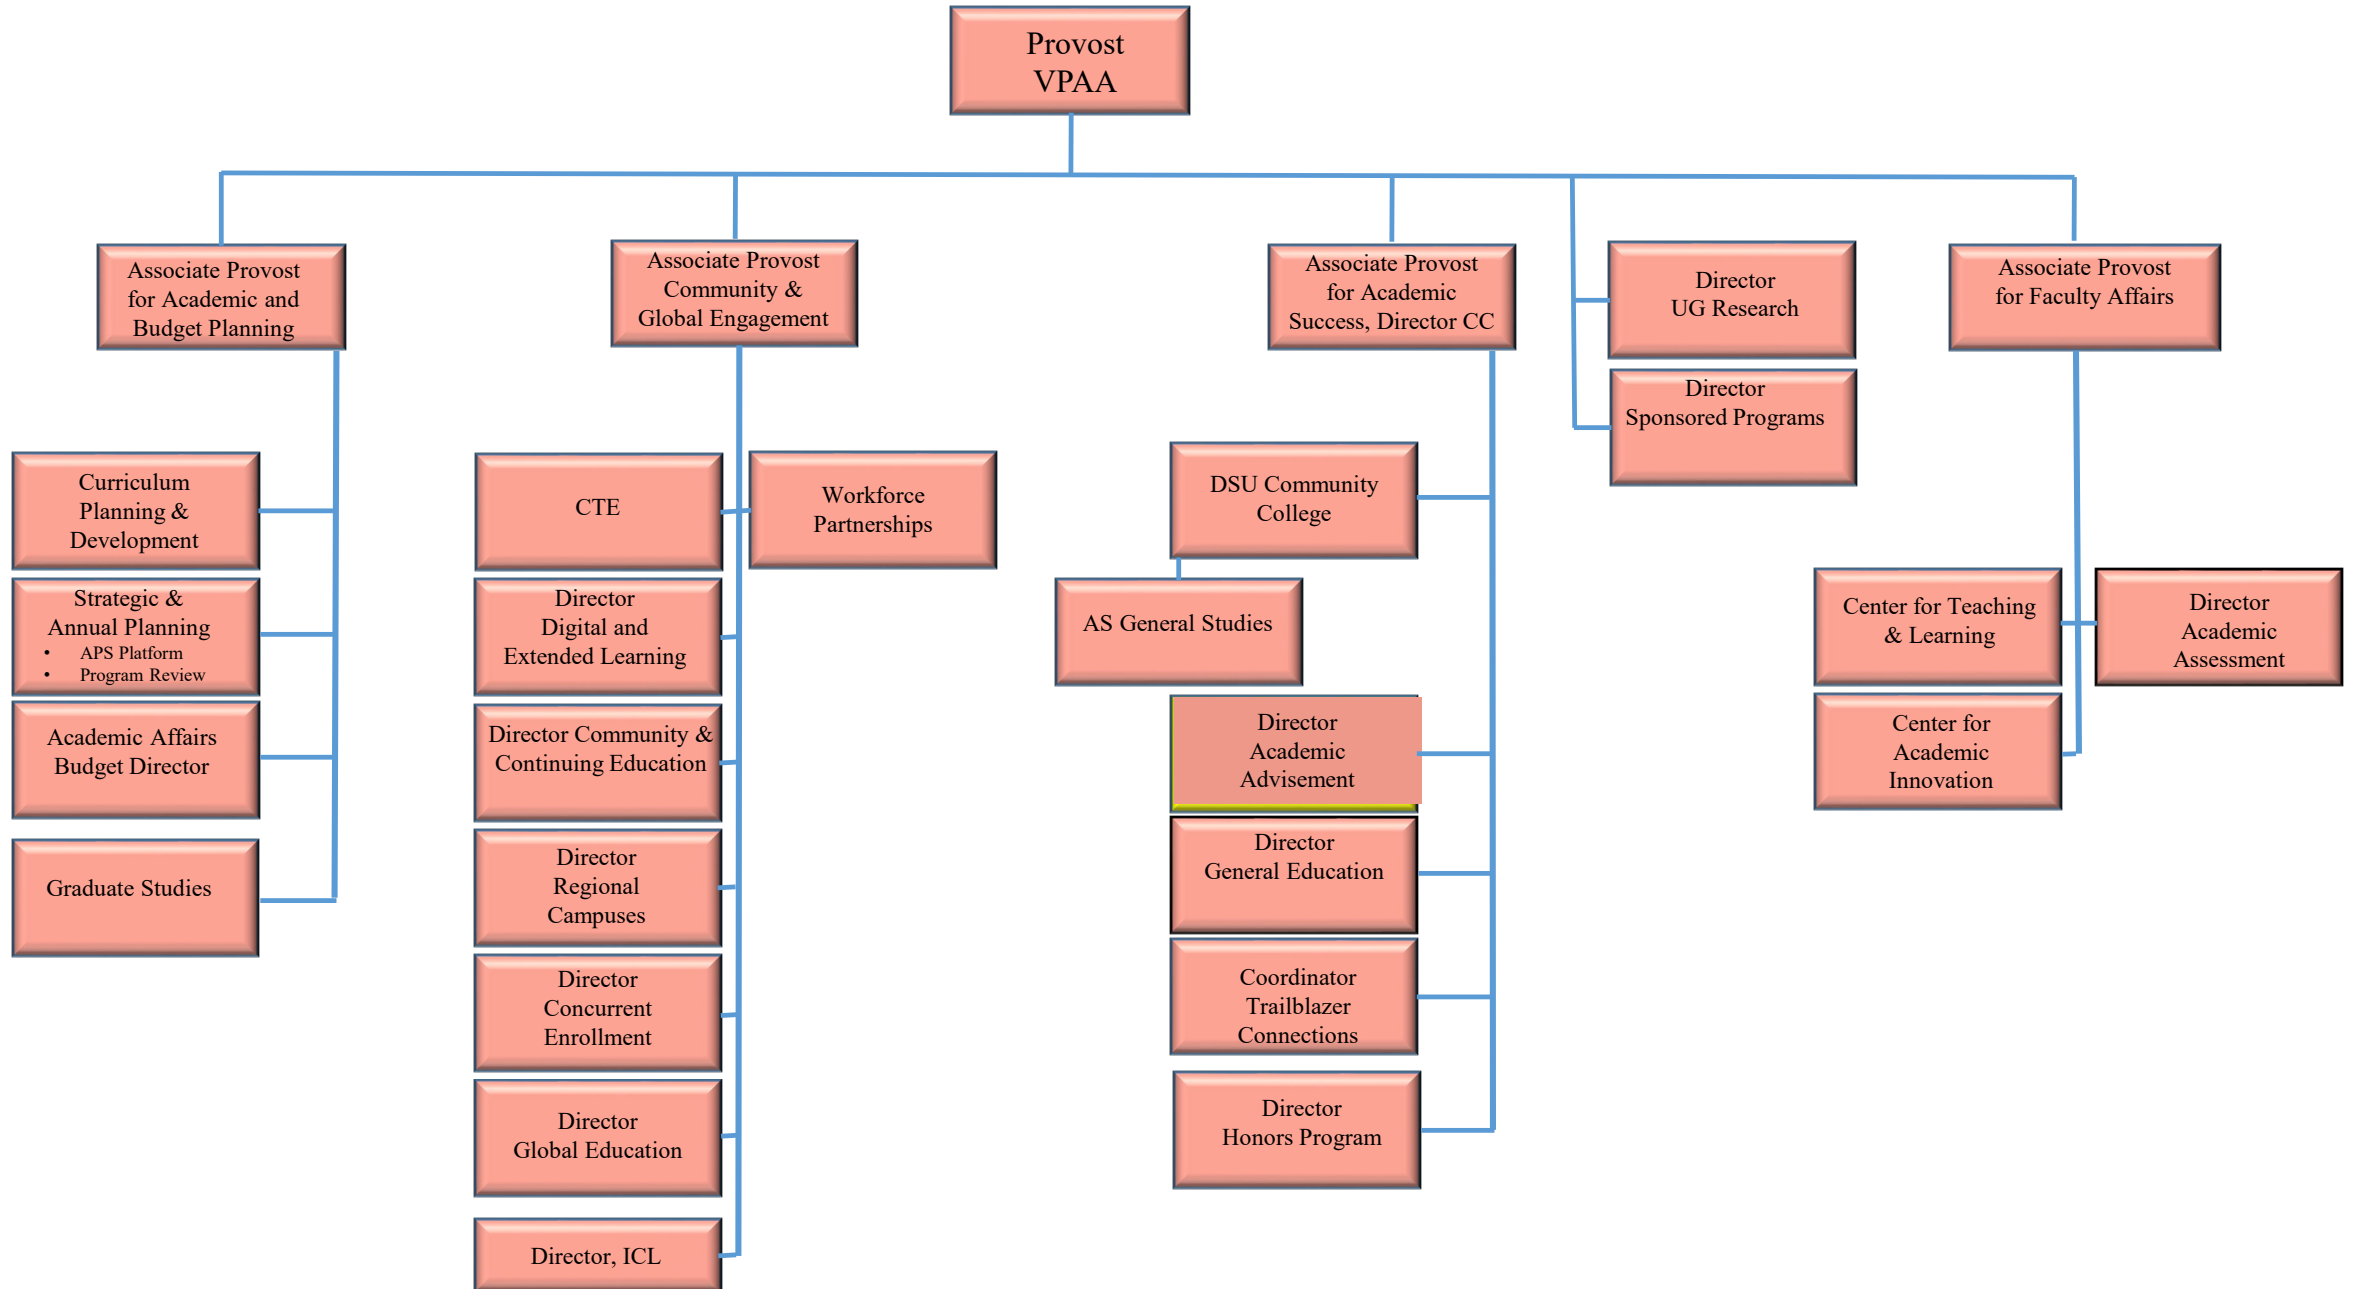

Academic Administrative Structure Organizational Chart

<u>Acronyms</u>	
COA	College of the Arts
COBC	College of Business and Communication
COE	College of Education
COHS	College of Health Sciences
CHHS	College of Humanities and Social Sciences
CSET	College of Science, Engineering, and Technology
LLS	Library and Learning Services
ABP	Academic and Budget Planning
CGE	Community and Global Engagement
ASDCC	Academic Success/Director of Community College
FA	Faculty Affairs
SGAED	St. George Area Economic Development
DIGS	Dixie Innovation Guidance and Solutions cCenter
NWCCU	Northwest Commission on Colleges and Universities
VPAA	Vice President for Academic Affairs

 New position or responsibilities

■ New position or responsibilities

 New position or responsibilities